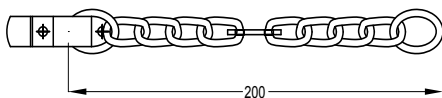

## Features and Benefits

Fully suited range includes

- **Overture Door Knockers** - Urn design door knockers with or without aperture for Overture V Door Viewer
- **Overture V Door Viewers** - Viewers of different lengths, with minimum view angle of 120° precision optical glass with cover. Viewers are adjustable to fit doors 35mm to 90mm thick
- **Overture Letter Plates** - High quality letter plate
- **Overture Door Chains** - Acts as a visible deterrent, enables conversation without allowing access to visitors
- **Overture Numerals** - Range of numerals and letters
- External fittings, in all finishes, tested to a minimum of 240 hours salt spray