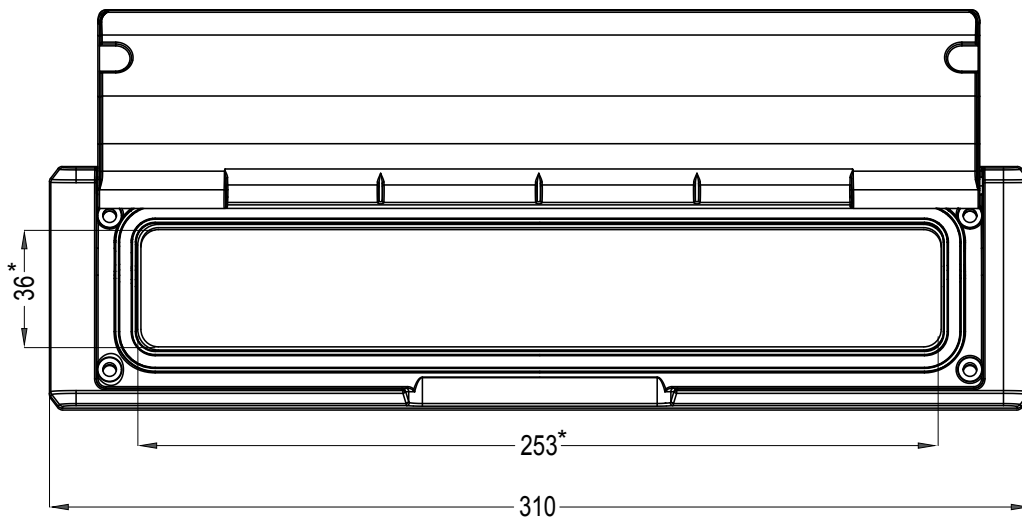

## Features and Benefits

Fully suited range includes

- **Overture Door Knockers** - Urn design door knockers with or without aperture for Overture V Door Viewer
- **Overture V Door Viewers** - Viewers of different lengths, with minimum view angle of 120° precision optical glass with cover. Viewers are adjustable to fit doors 35mm to 90mm thick
- **Overture Letter Plates** - High quality letter plate
- **Overture Door Chains** - Acts as a visible deterrent, enables conversation without allowing access to visitors
- **Overture Numerals** - Range of numerals and letters
- External fittings, in all finishes, tested to a minimum of 240 hours salt spray

Product	Product Code	
Overture LP Set (Letter Plate Inner & Outer)	TN8200	
Overture DK Urn V (Door Knocker with viewer hole)	TN8300	
Overture DK Urn (Door Knocker without viewer hole)	TN8301	
Overture V (Door Viewer) 35mm-60mm	TN8303	
Overture V (Door Viewer) 60mm-90mm	TN8302	
Overture N (Numeral(s) & Letters):	'0' - TN8409	'1' - TN8400
	'2' - TN8401	'3' - TN8402
	'4' - TN8403	'5' - TN8404
	'6' - TN8405	'7' - TN8406
	'8' - TN8407	'9' - TN8408
	'A' - TN8410	'B' - TN8411
Overture SC (Door Chain)	TN8500	