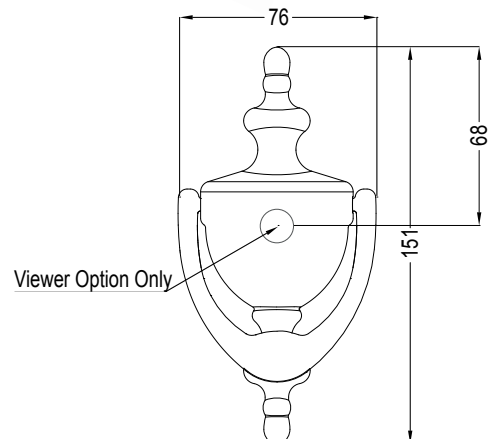

## Features and Benefits

Fully suited range includes

- **Overture Door Knockers** - Urn design door knockers with or without aperture for Overture V Door Viewer
- **Overture V Door Viewers** - Viewers of different lengths, with minimum view angle of 120° precision optical glass with cover. Viewers are adjustable to fit doors 35mm to 90mm thick
- **Overture Letter Plates** - High quality letter plate
- **Overture Door Chains** - Acts as a visible deterrent, enables conversation without allowing access to visitors
- **Overture Numerals** - Range of numerals and letters
- External fittings, in all finishes, tested to a minimum of 240 hours salt spray

Product	Product Code	
Overture LP Set (Letter Plate Inner & Outer)	TN8200	
Overture DK Urn V (Door Knocker with viewer hole)	TN8300	
Overture DK Urn (Door Knocker without viewer hole)	TN8301	
Overture V (Door Viewer) 35mm-60mm	TN8303	
Overture V (Door Viewer) 60mm-90mm	TN8302	
Overture N (Numeral(s) & Letters):	'0' - TN8409	'1' - TN8400
	'2' - TN8401	'3' - TN8402
	'4' - TN8403	'5' - TN8404
	'6' - TN8405	'7' - TN8406
	'8' - TN8407	'9' - TN8408
	'A' - TN8410	'B' - TN8411
Overture SC (Door Chain)	TN8500	