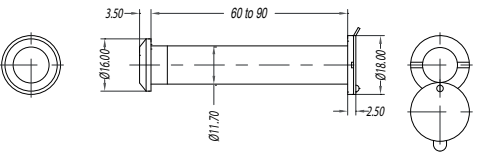

## Features and Benefits

Fully suited range includes

- **Overture Door Knockers** - Urn design door knockers with or without aperture for Overture V Door Viewer
- **Overture V Door Viewers** - Viewers of different lengths, with minimum view angle of 120° precision optical glass with cover. Viewers are adjustable to fit doors 35mm to 90mm thick
- **Overture Letter Plates** - High quality letter plate
- **Overture Door Chains** - Acts as a visible deterrent, enables conversation without allowing access to visitors
- **Overture Numerals** - Range of numerals and letters
- External fittings, in all finishes, tested to a minimum of 240 hours salt spray

Product	Product Code	
Overture LP Set (Letter Plate Inner & Outer)	TN8200	
Overture DK Urn V (Door Knocker with viewer hole)	TN8300	
Overture DK Urn (Door Knocker without viewer hole)	TN8301	
Overture V (Door Viewer) 35mm-60mm	TN8303	
Overture V (Door Viewer) 60mm-90mm	TN8302	
Overture N (Numeral(s) & Letters):	'0' - TN8409	'1' - TN8400
	'2' - TN8401	'3' - TN8402
	'4' - TN8403	'5' - TN8404
	'6' - TN8405	'7' - TN8406
	'8' - TN8407	'9' - TN8408
	'A' - TN8410	'B' - TN8411
Overture SC (Door Chain)	TN8500	